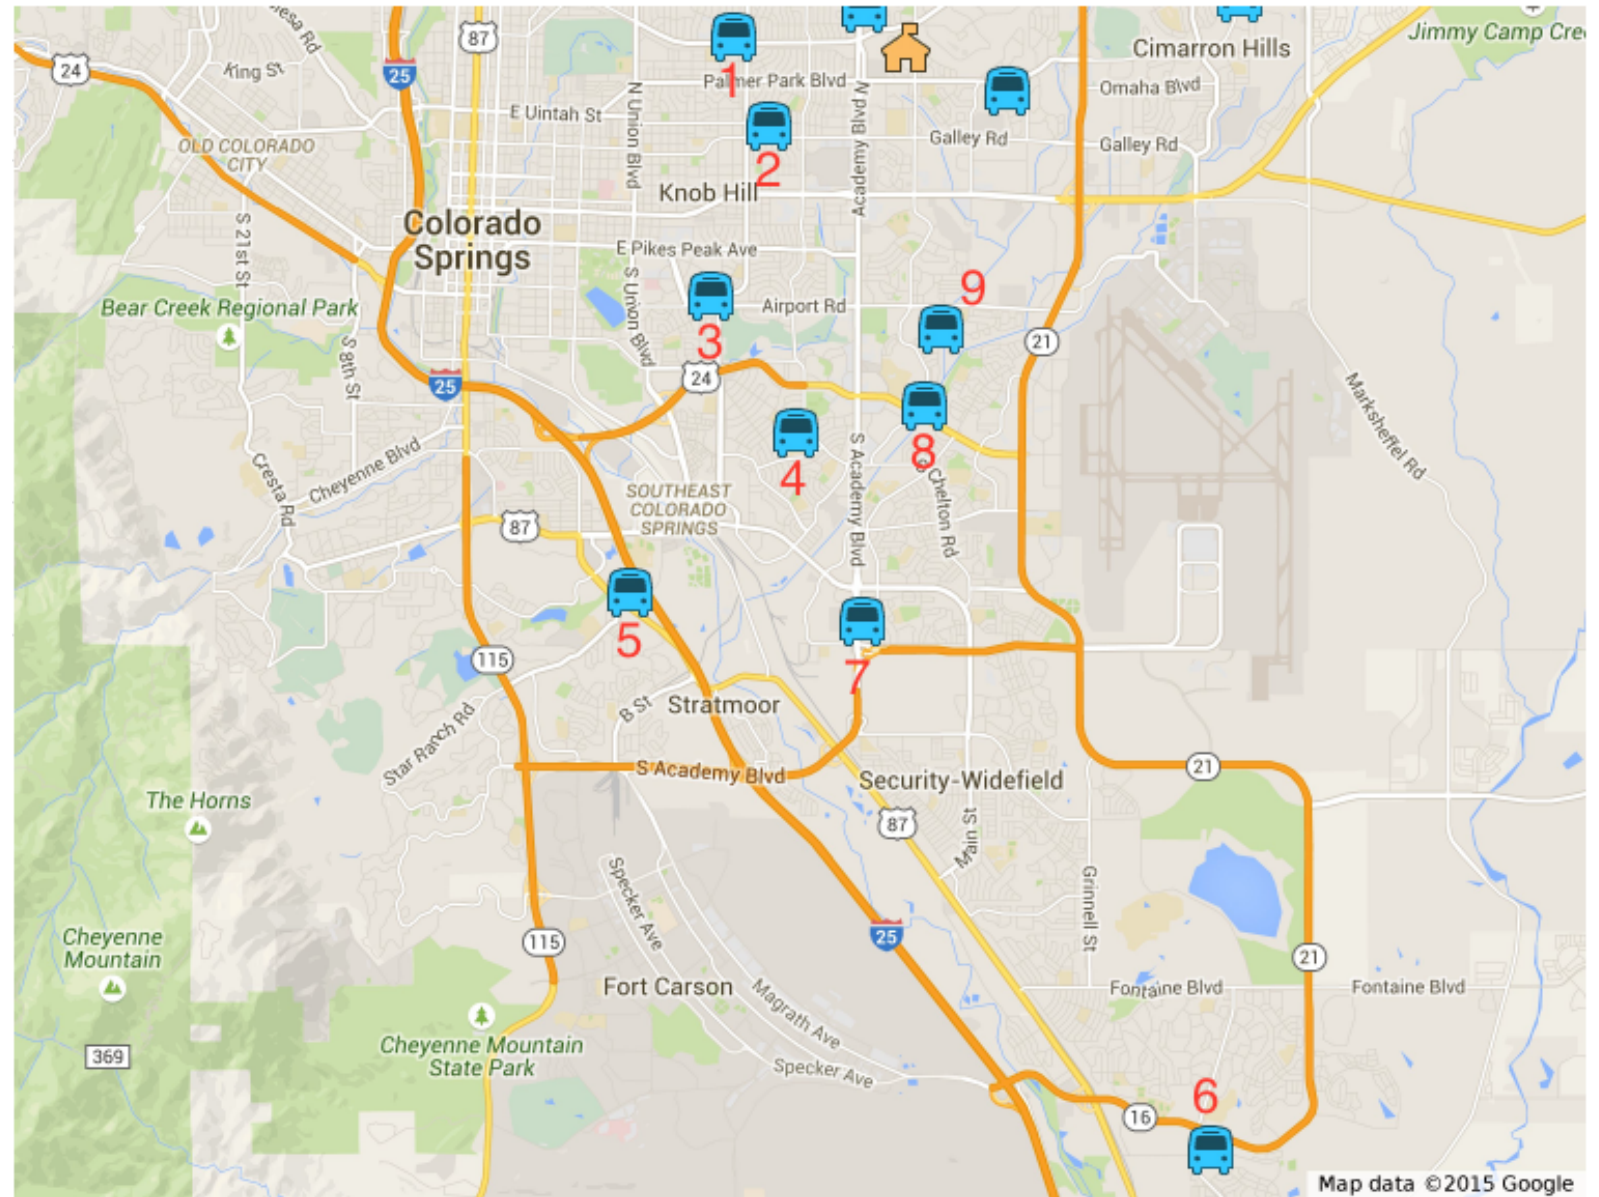

South Route Schedule 2015-2016 School Year

Stop Locations

Pick-Up Times

Drop-Off Times

- | | | |
|--------------------------------------|---------|---------|
| 1. Wasson Park | 6:05 AM | 3:35 PM |
| 2. Safeway (Galley & N. Circle) | 6:10 AM | 3:40 PM |
| 3. Star Academy | 6:15 AM | 3:45 PM |
| 4. Boys & Girls Club | 7:25 AM | 4:05 PM |
| 5. World Arena | 6:35 AM | 4:20 PM |
| 6. Fountain Mesa Shopping Center | 7:00 AM | 4:30 PM |
| 7. Mission Trace Shopping Center | 7:15 AM | 4:00 PM |
| 8. Safeway (Murray & Fountain Blvd.) | 7:30 AM | 3:55 PM |
| 9. Sage Brush Park | 7:35 AM | 3:50 PM |

Arrives at school by 7:45 AM
 Departs from school by 3:30 PM

Please arrive at stops at least 5 minutes
 before scheduled pick-up/drop-off times

North Route Schedule 2015-2016 School Year

Stop Locations

Pick-Up Times

Drop-Off Times

- | | | |
|------------------------------------|---------|---------|
| 1. Henry Park | 6:05 AM | 3:35 PM |
| 2. Cimarron Park | 6:12 AM | 3:42 PM |
| 3. Springs Ranch Park | 6:16 AM | 3:46 PM |
| 4. Kum n' Go (Tutt Blvd & Barnes) | 6:19 AM | 3:49 PM |
| 5. Wagon Trails Recreation Center | 6:30 AM | 3:59 PM |
| 6. Mary Kyer Park | 6:46 AM | 4:05 PM |
| 7. Wedgewood Park | 7:02 AM | 4:21 PM |
| 8. Tiffany Square (Woodmen & I-25) | 7:15 AM | 4:34 PM |
| 9. Tomah Park | 7:28 AM | 4:47 PM |
| 10. Village Green Park | 7:36 AM | 4:59 PM |
| 11. Crystal Rose Restaurant | 7:46 AM | 5:11 PM |

Arrives at school by 7:45 AM
 Departs from school by 3:30 PM

Please arrive at stops at least 5 minutes
 before scheduled pick-up/drop-off times