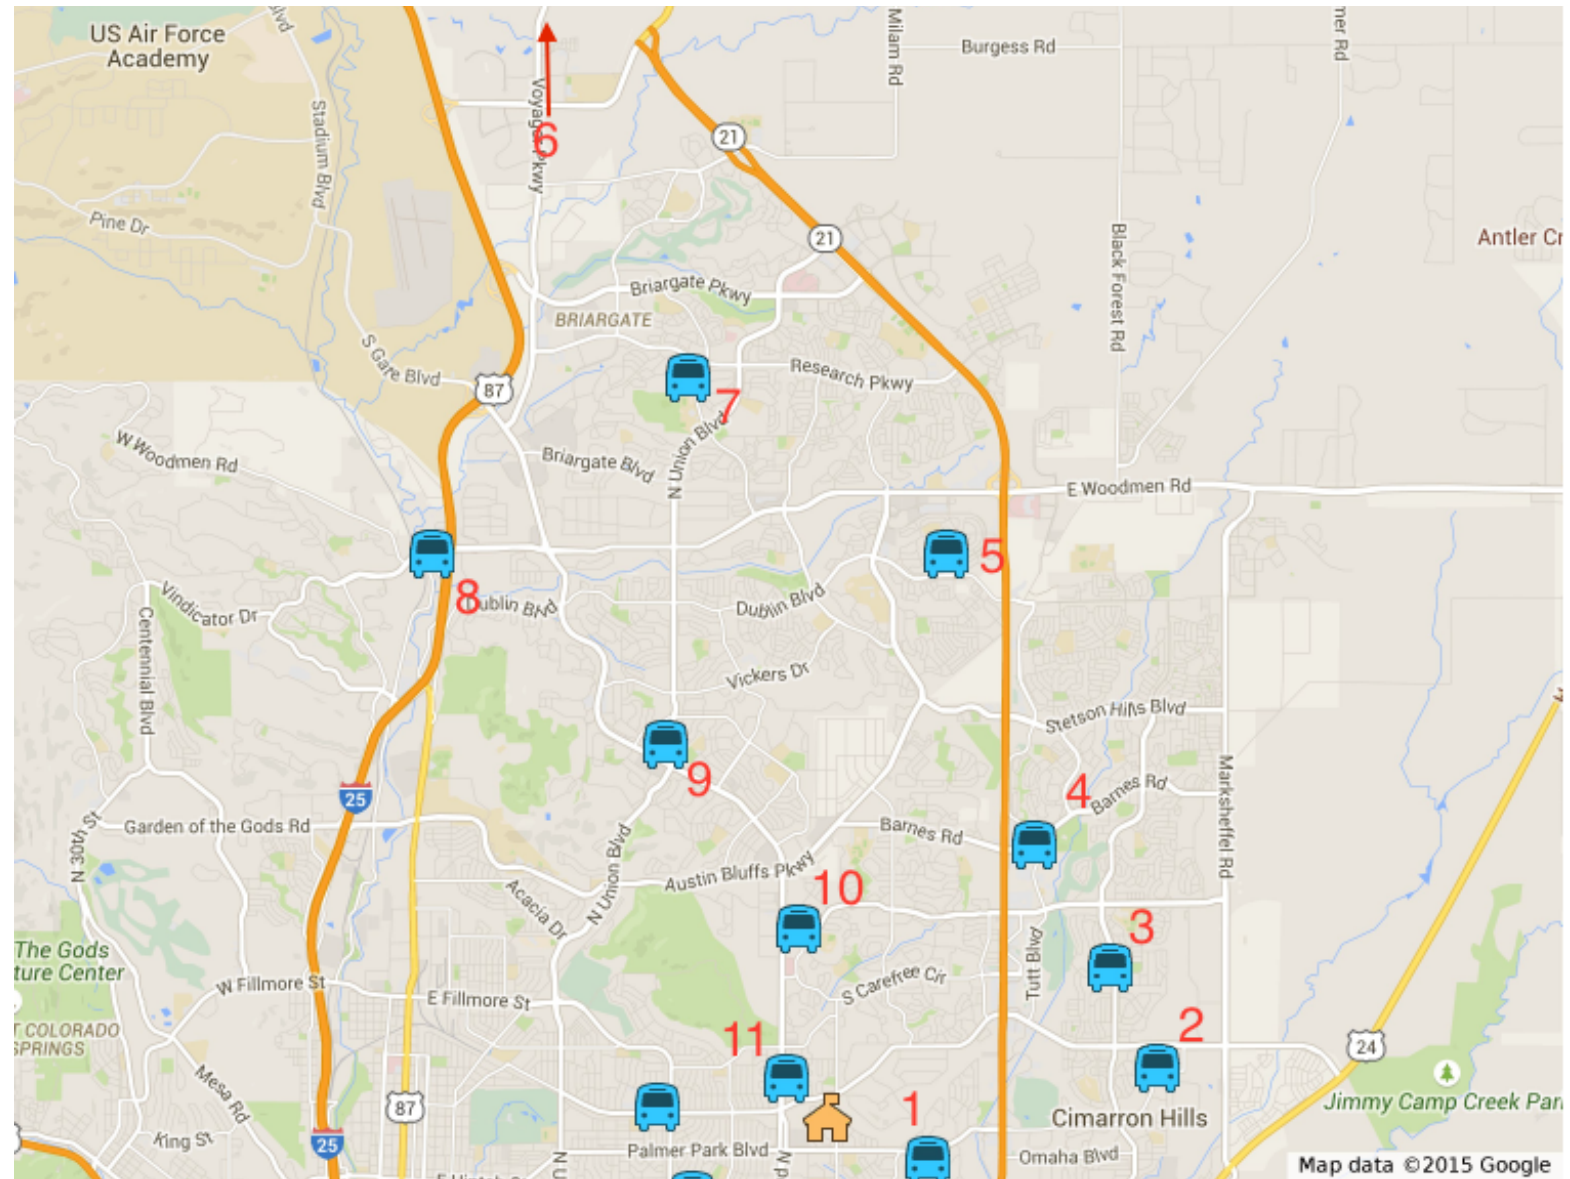

South Route Schedule 2015-2016 School Year

Stop Locations

Pick-Up Times

Drop-Off Times

- | | | |
|--------------------------------------|---------|---------|
| 1. Wasson Park | 6:05 AM | 3:35 PM |
| 2. Safeway (Galley & N. Circle) | 6:10 AM | 3:40 PM |
| 3. Star Academy | 6:15 AM | 3:45 PM |
| 4. Boys & Girls Club | 7:25 AM | 4:05 PM |
| 5. World Arena | 6:35 AM | 4:20 PM |
| 6. Fountain Mesa Shopping Center | 7:00 AM | 4:30 PM |
| 7. Mission Trace Shopping Center | 7:15 AM | 4:00 PM |
| 8. Safeway (Murray & Fountain Blvd.) | 7:30 AM | 3:55 PM |
| 9. Sage Brush Park | 7:35 AM | 3:50 PM |

Arrives at school by 7:45 AM
 Departs from school by 3:30 PM

Please arrive at stops at least 5 minutes
 before scheduled pick-up/drop-off times

North Route Schedule 2015-2016 School Year

Stop Locations

Pick-Up Times

Drop-Off Times

- | | | |
|------------------------------------|---------|---------|
| 1. Henry Park | 6:05 AM | 3:35 PM |
| 2. Cimarron Park | 6:12 AM | 3:42 PM |
| 3. Springs Ranch Park | 6:16 AM | 3:46 PM |
| 4. Kum n' Go (Tutt Blvd & Barnes) | 6:19 AM | 3:49 PM |
| 5. Wagon Trails Recreation Center | 6:30 AM | 3:59 PM |
| 6. Mary Kyer Park | 6:46 AM | 4:05 PM |
| 7. Wedgewood Park | 7:02 AM | 4:21 PM |
| 8. Tiffany Square (Woodmen & I-25) | 7:15 AM | 4:34 PM |
| 9. Tomah Park | 7:28 AM | 4:47 PM |
| 10. Village Green Park | 7:36 AM | 4:59 PM |
| 11. Crystal Rose Restaurant | 7:46 AM | 5:11 PM |

Arrives at school by 7:45 AM
 Departs from school by 3:30 PM

Please arrive at stops at least 5 minutes
 before scheduled pick-up/drop-off times